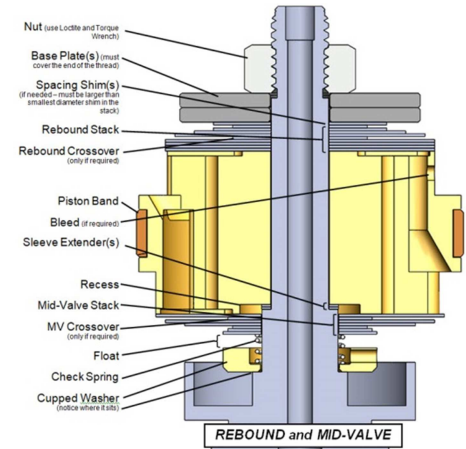

Note: You will have extra shims

PISTON ORIENTATION – make sure the correct side is up

STACK HEIGHT

CUPPED WASHER LOCATION

FLOAT