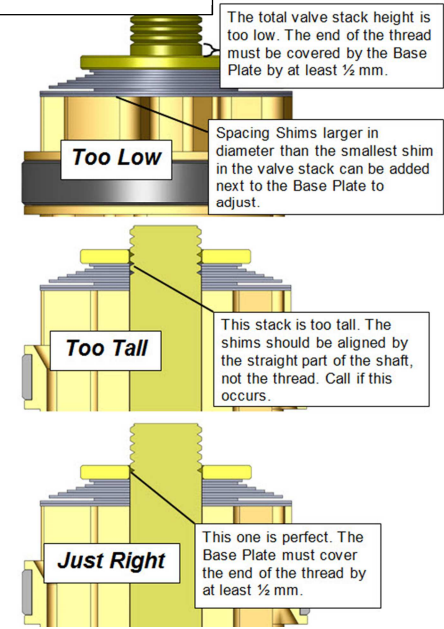

RACE TECH FORK REBOUND GOLD VALVE

Cupped Washer WP 2021

<IPM FRGV CuppedWasherWP21.doc> © 9-25-20

Go to racetech.com...

DVS Custom Setup Sheet – see DVS Valving Search

DVS Rebound Access Code – attached

Instructions – see your bike in Product Search

Note: You will have extra shims

PISTON ORIENTATION – make sure the correct side is up

STACK HEIGHT

CUPPED WASHER LOCATION

FLOAT