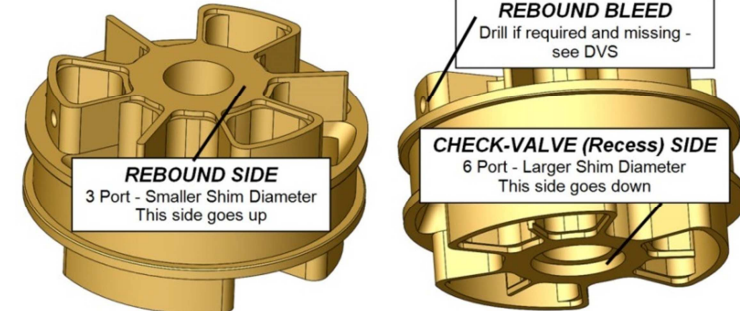

RACE TECH FORK REBOUND GOLD VALVE

Cupped Washer WP 2021

<IPM FRGV CuppedWasherWP21.doc> © 9-25-20

Go to racetech.com...

DVS Custom Setup Sheet – see DVS Valving Search

DVS Rebound Access Code – attached

Instructions – see your bike in Product Search

Note: You will have extra shims

PISTON ORIENTATION – make sure the correct side is up

STACK HEIGHT

CUPPED WASHER LOCATION

FLOAT