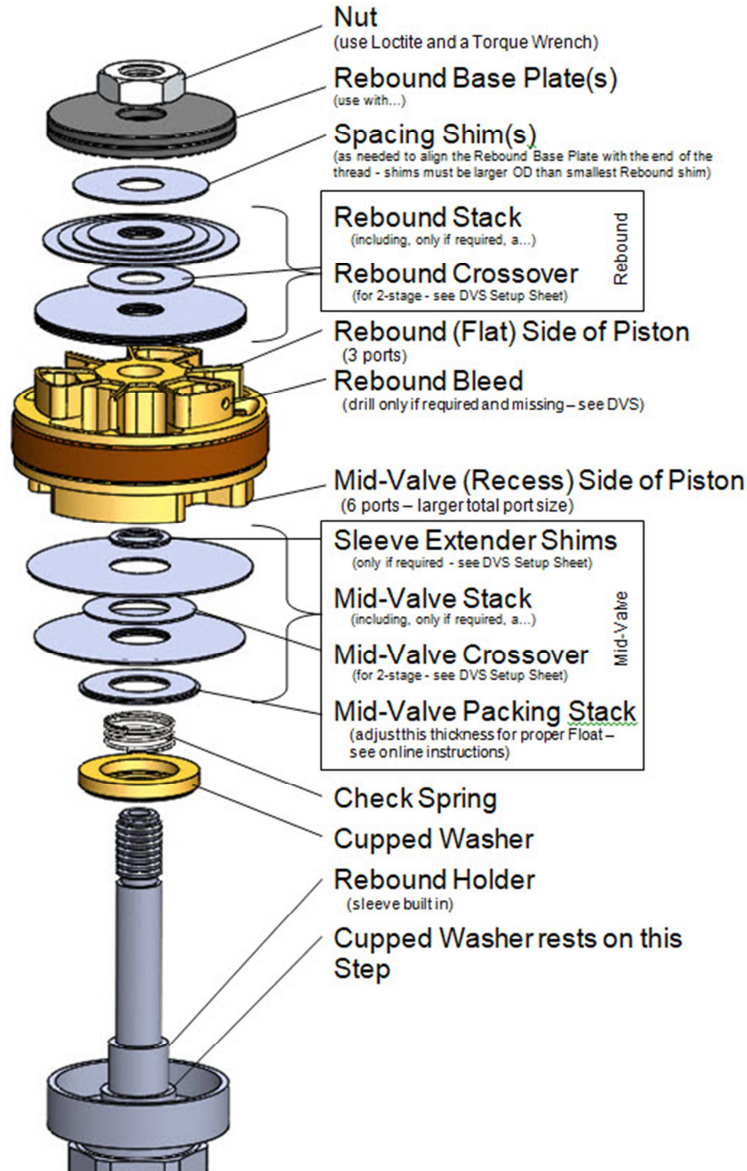

RACE TECH FORK REBOUND GOLD VALVE

Cupped Washer WP 2021

<IPM FRGV CuppedWasherWP21.doc> © 9-25-20

Go to racetech.com...

DVS Custom Setup Sheet – see DVS Valving Search

DVS Rebound Access Code – attached

Instructions – see your bike in Product Search

Note: You will have extra shims

PISTON ORIENTATION – make sure the correct side is up

STACK HEIGHT

CUPPED WASHER LOCATION

FLOAT