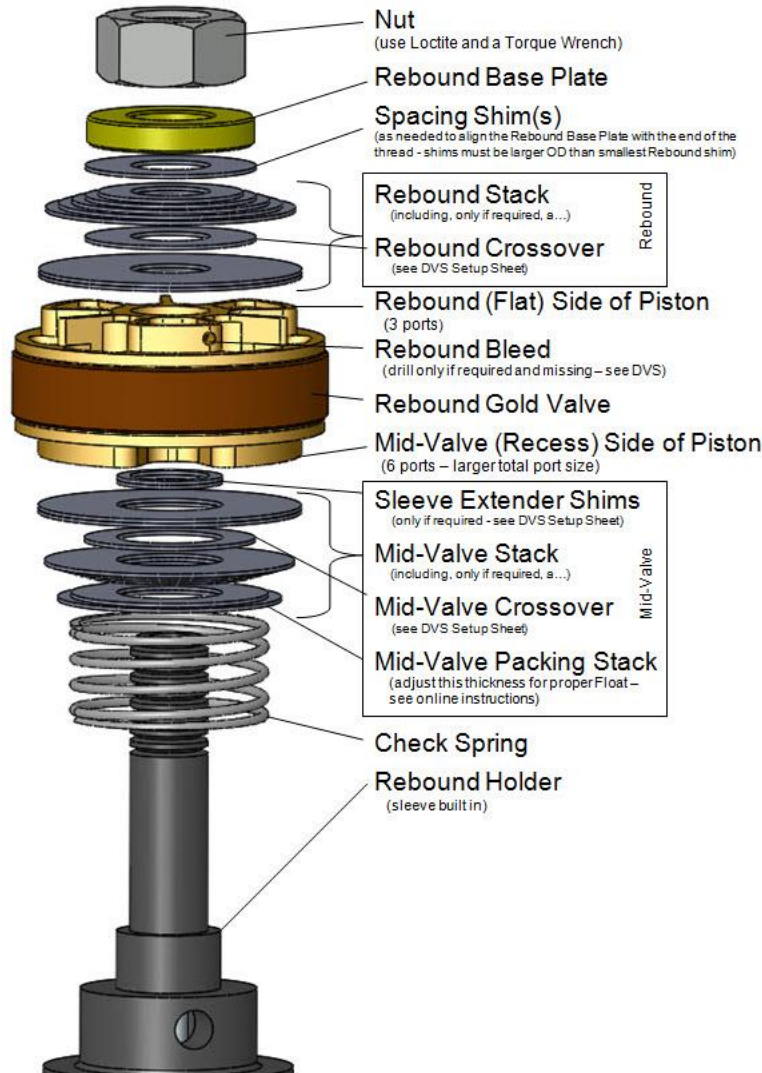

RACE TECH FORK REBOUND GOLD VALVE

Integral Sleeve

Go to racetech.com...
DVS Custom Setup Sheet – see DVS Valving Search
DVS Rebound Access Code – attached
Instructions – see your bike in Product Search

Note: You will have extra shims