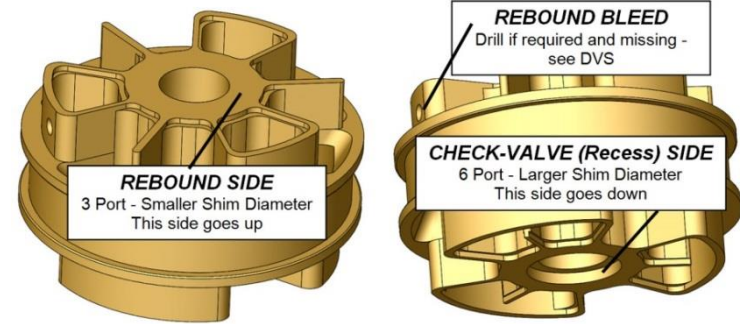

PISTON ORIENTATION – make sure the correct side is up