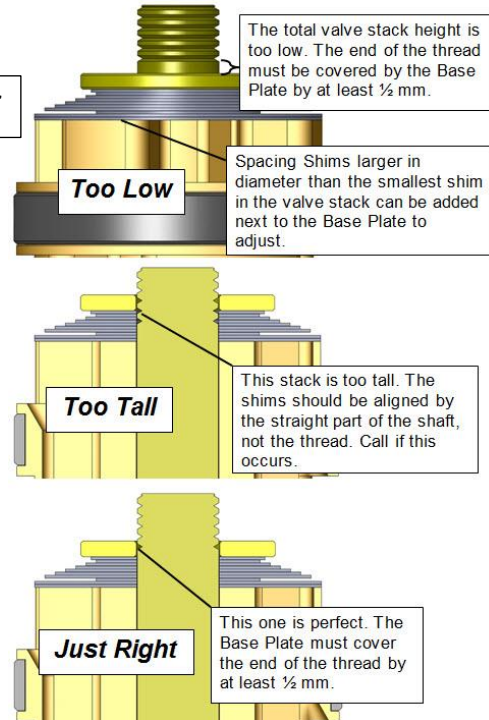

STACK HEIGHT