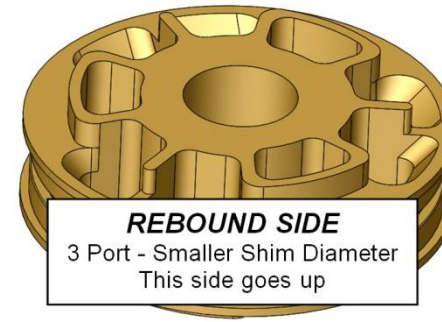

PISTON ORIENTATION – make sure the correct side is up