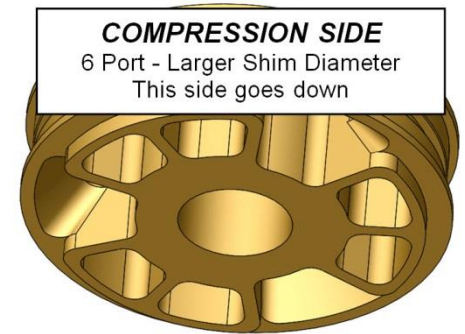

PISTON ORIENTATION – make sure the correct side is up