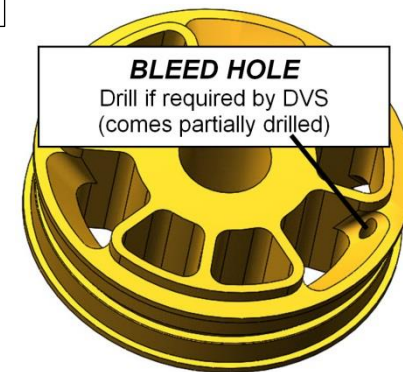

# RACE TECH SHOCK GOLD VALVE – Adapter Bases

<IPM SMGV AdapterBases.doc> © 9-23-19

Go to [racetech.com](http://racetech.com)...

**DVS Custom Setup Sheet** – see DVS Valving Search

**DVS Shock Access Code** – attached

**Instructions** – see your bike in Product Search

Note: You will have extra shims

**PISTON ORIENTATION – make sure the correct side is up**

**BLEED HOLE**

**STACK HEIGHT**