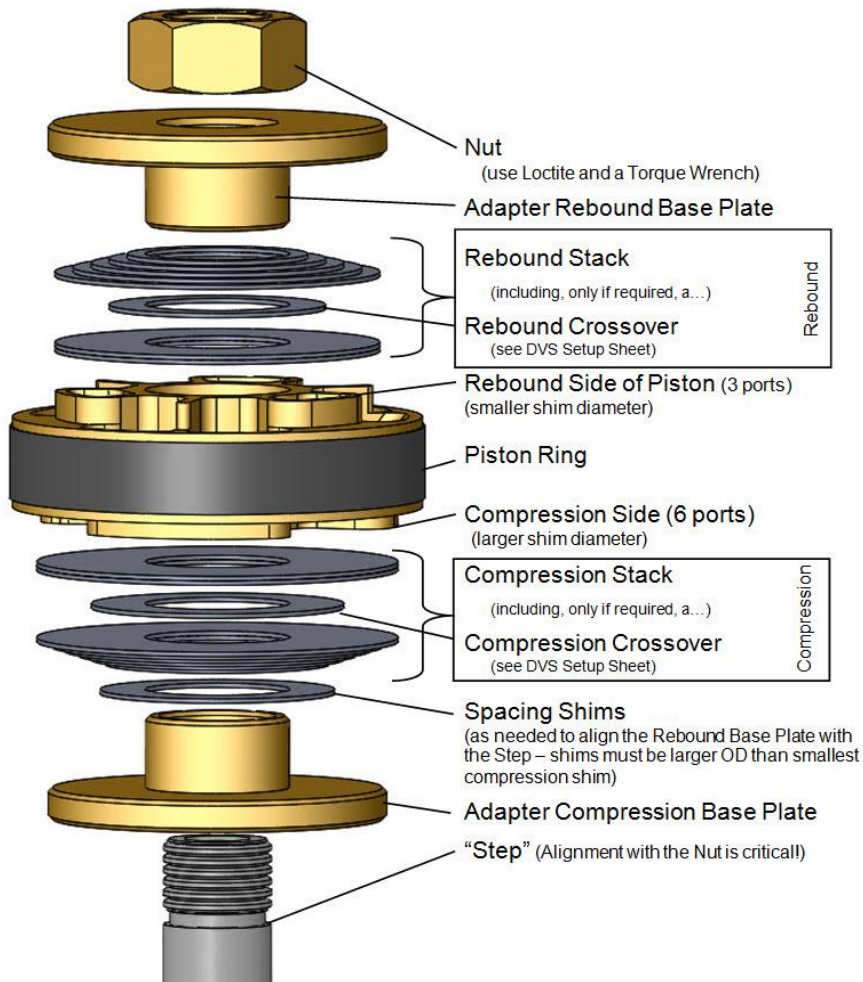

# RACE TECH SHOCK GOLD VALVE – Adapter Bases

<IPM SMGV AdapterBases.doc> © 9-23-19

Go to [racetech.com](http://racetech.com)...

**DVS Custom Setup Sheet** – see DVS Valving Search

**DVS Shock Access Code** – attached

**Instructions** – see your bike in Product Search

Note: You will have extra shims

**PISTON ORIENTATION – make sure the correct side is up**

**BLEED HOLE**

**STACK HEIGHT**