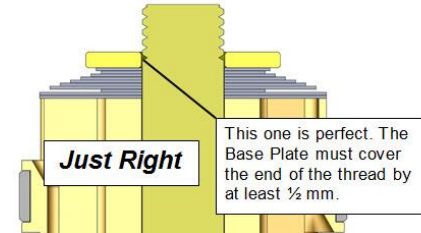

RACE TECH FORK REBOUND GOLD VALVE

Sleeve Washer

<IPM FRGV SleeveWasher.doc> © 9-23-19

Go to racetech.com...
DVS Custom Setup Sheet – see DVS Valving Search
DVS Rebound Access Code – attached
Instructions – see your bike in Product Search

Note: You will have extra shims

PISTON ORIENTATION – make sure the correct side is up

STACK HEIGHT

FLOAT