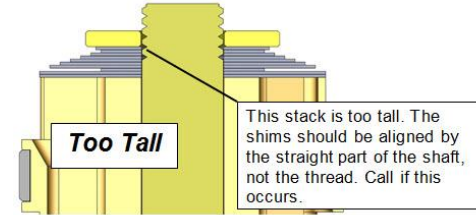

Note: You will have extra shims

PISTON ORIENTATION – make sure the correct side is up

STACK HEIGHT

FLOAT