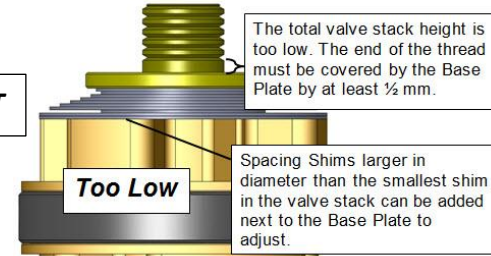

RACE TECH FORK REBOUND GOLD VALVE

Sleeve Washer

<IPM FRGV SleeveWasher.doc> © 9-23-19

Go to racetech.com...
DVS Custom Setup Sheet – see DVS Valving Search
DVS Rebound Access Code – attached
Instructions – see your bike in Product Search

Note: You will have extra shims

PISTON ORIENTATION – make sure the correct side is up

STACK HEIGHT

FLOAT