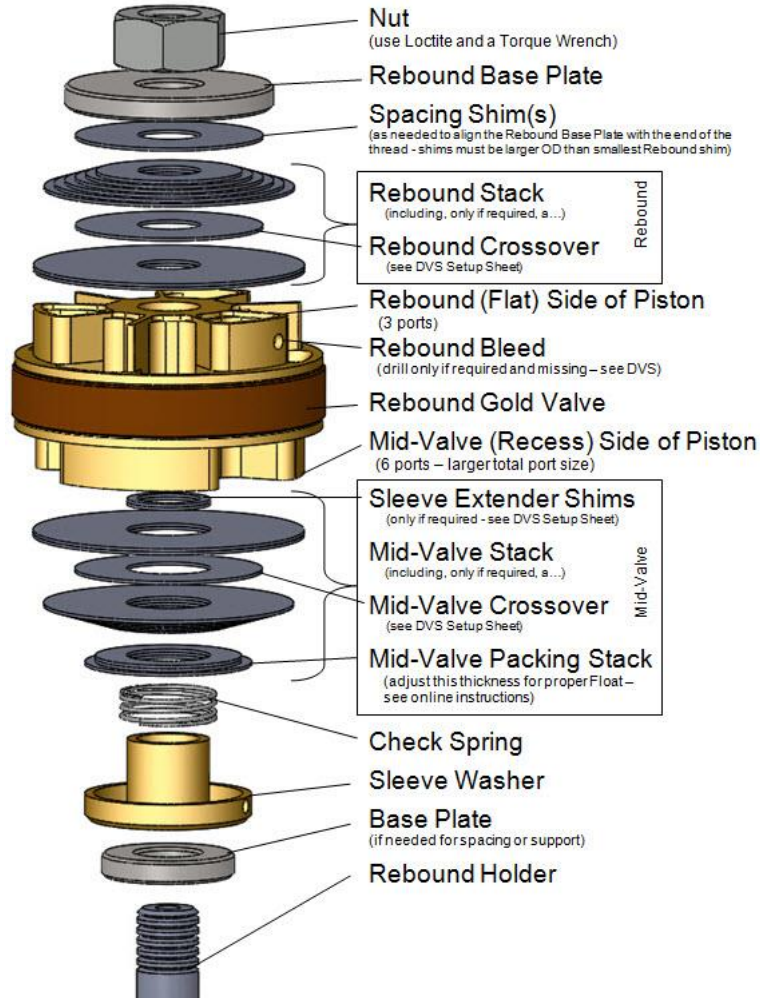

RACE TECH FORK REBOUND GOLD VALVE

Sleeve Washer

<IPM FRGV SleeveWasher.doc> © 9-23-19

Go to racetech.com...
DVS Custom Setup Sheet – see DVS Valving Search
DVS Rebound Access Code – attached
Instructions – see your bike in Product Search

Note: You will have extra shims

PISTON ORIENTATION – make sure the correct side is up

STACK HEIGHT

FLOAT