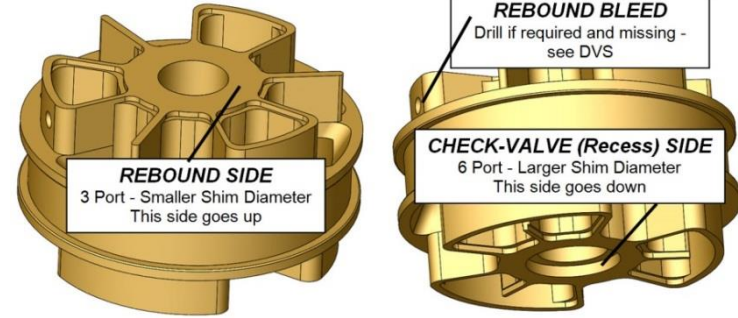

RACE TECH FORK REBOUND GOLD VALVE

Sleeve Washer

<IPM FRGV SleeveWasher.doc> © 9-23-19

Go to racetech.com...
DVS Custom Setup Sheet – see DVS Valving Search
DVS Rebound Access Code – attached
Instructions – see your bike in Product Search

Note: You will have extra shims

PISTON ORIENTATION – make sure the correct side is up

STACK HEIGHT

FLOAT